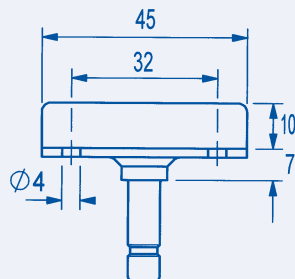

Ø7 x 13
No.1918P

Ø7 x 22
No.1920P

18mm "U" BRACKET
No.9201-1921