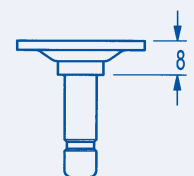

## GR40 FITTINGS

M6 x 12  
No.1925P

M8 x 12  
No.1922P

Ø7 x 13  
No.1918P

Ø7 x 22  
No.1920P

PLATE FIXING  
No.1919-9209

PLATE FIXING  
No.1921-9231

15mm "U" BRACKET  
No.9200-1921