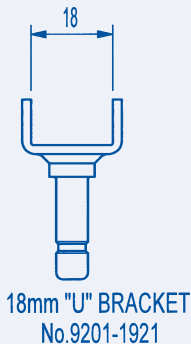

### NO.

8000-1  
8059-1  
8064-1  
8063-1  
8067-1

-----  
7 x 13mm  
7 x 22mm  
M8 x 12mm  
M6 x 12mm

41  
41  
41  
45  
45

-  
13  
22  
12  
12

**BLACK - HARD WHEEL**

## GR40 FITTINGS

M6 x 12  
No.1925P

M8 x 12  
No.1922P

Ø7 x 13  
No.1918P

Ø7 x 22  
No.1920P

PLATE FIXING  
No.1919-9209

PLATE FIXING  
No.1921-9231

15mm "U" BRACKET  
No.9200-1921