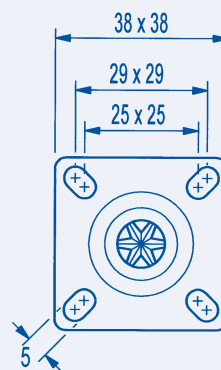

## GR40 FITTINGS

M6 x 12  
No.1925P

M8 x 12  
No.1922P

Ø7 x 13  
No.1918P

Ø7 x 22  
No.1920P

PLATE FIXING  
No.1919-9209

PLATE FIXING  
No.1921-9231

15mm "U" BRACKET  
No.9200-1921