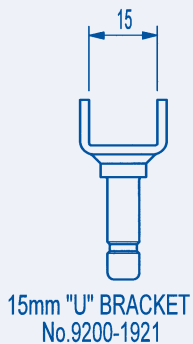

### NO.

8000-1  
8059-1  
8064-1  
8063-1  
8067-1

-----  
7 x 13mm  
7 x 22mm  
M8 x 12mm  
M6 x 12mm

41  
41  
41  
45  
45

-  
13  
22  
12  
12

**BLACK - HARD WHEEL**

## GR40 FITTINGS

M6 x 12  
No.1925P

M8 x 12  
No.1922P

Ø7 x 13  
No.1918P

Ø7 x 22  
No.1920P

PLATE FIXING  
No.1919-9209

PLATE FIXING  
No.1921-9231

15mm "U" BRACKET  
No.9200-1921