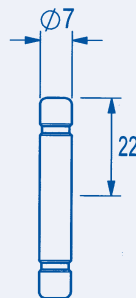

## GR40 FITTINGS

M6 x 12  
No.1925P

M8 x 12  
No.1922P

Ø7 x 13  
No.1918P

Ø7 x 22  
No.1920P

PLATE FIXING  
No.1919-9209

PLATE FIXING  
No.1921-9231

15mm "U" BRACKET  
No.9200-1921