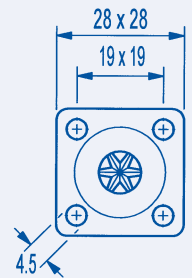

## GR40 FITTINGS

M6 x 12  
No.1925P

M8 x 12  
No.1922P

Ø7 x 13  
No.1918P

Ø7 x 22  
No.1920P

PLATE FIXING  
No.1919-9209

PLATE FIXING  
No.1921-9231

15mm "U" BRACKET  
No.9200-1921