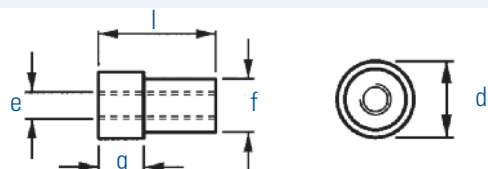

NO.		a	b	c
4F00-BO	GR BUFFER 20mm Bore	27mm	110-115mm	20mm

GR BUFFER MOUNTING BUSHES

SPECIFICATION MATERIALS
Steel BZP

TECHNISCHE DATEN MATERIAL
Stahl Verzinkt

SPECIFICATION MATIERES
Acier, plaqué de zinc

ESPECIFICACION MATERIALES
Acero, chapado de zinc

NO.		e	f	g	d	l
1854P	GR Buffer mounting bush ø25x44mm long	M10	20	17	25	44
1876P	GR Buffer mounting bush ø25x32mm long	M10	20	5	25	32
1877P	GR Buffer mounting bush ø25x32mm long	M12	20	5	25	32