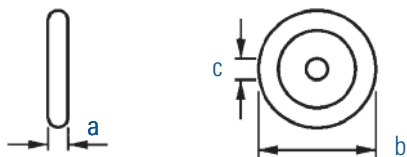

NO.		a	b	c
4F00-BO	GR BUFFER 20mm Bore	27mm	110-115mm	20mm

GR BUFFER MOUNTING BUSHES

SPECIFICATION MATERIALS
Steel BZP

TECHNISCHE DATEN MATERIAL
Stahl Verzinkt

SPECIFICATION MATIERES
Acier, plaqué de zinc

ESPECIFICACION MATERIALES
Acero, chapado de zinc

NO.		e	f	g	d	l
1854P	GR Buffer mounting bush ø25x44mm long	M10	20	17	25	44
1876P	GR Buffer mounting bush ø25x32mm long	M10	20	5	25	32
1877P	GR Buffer mounting bush ø25x32mm long	M12	20	5	25	32